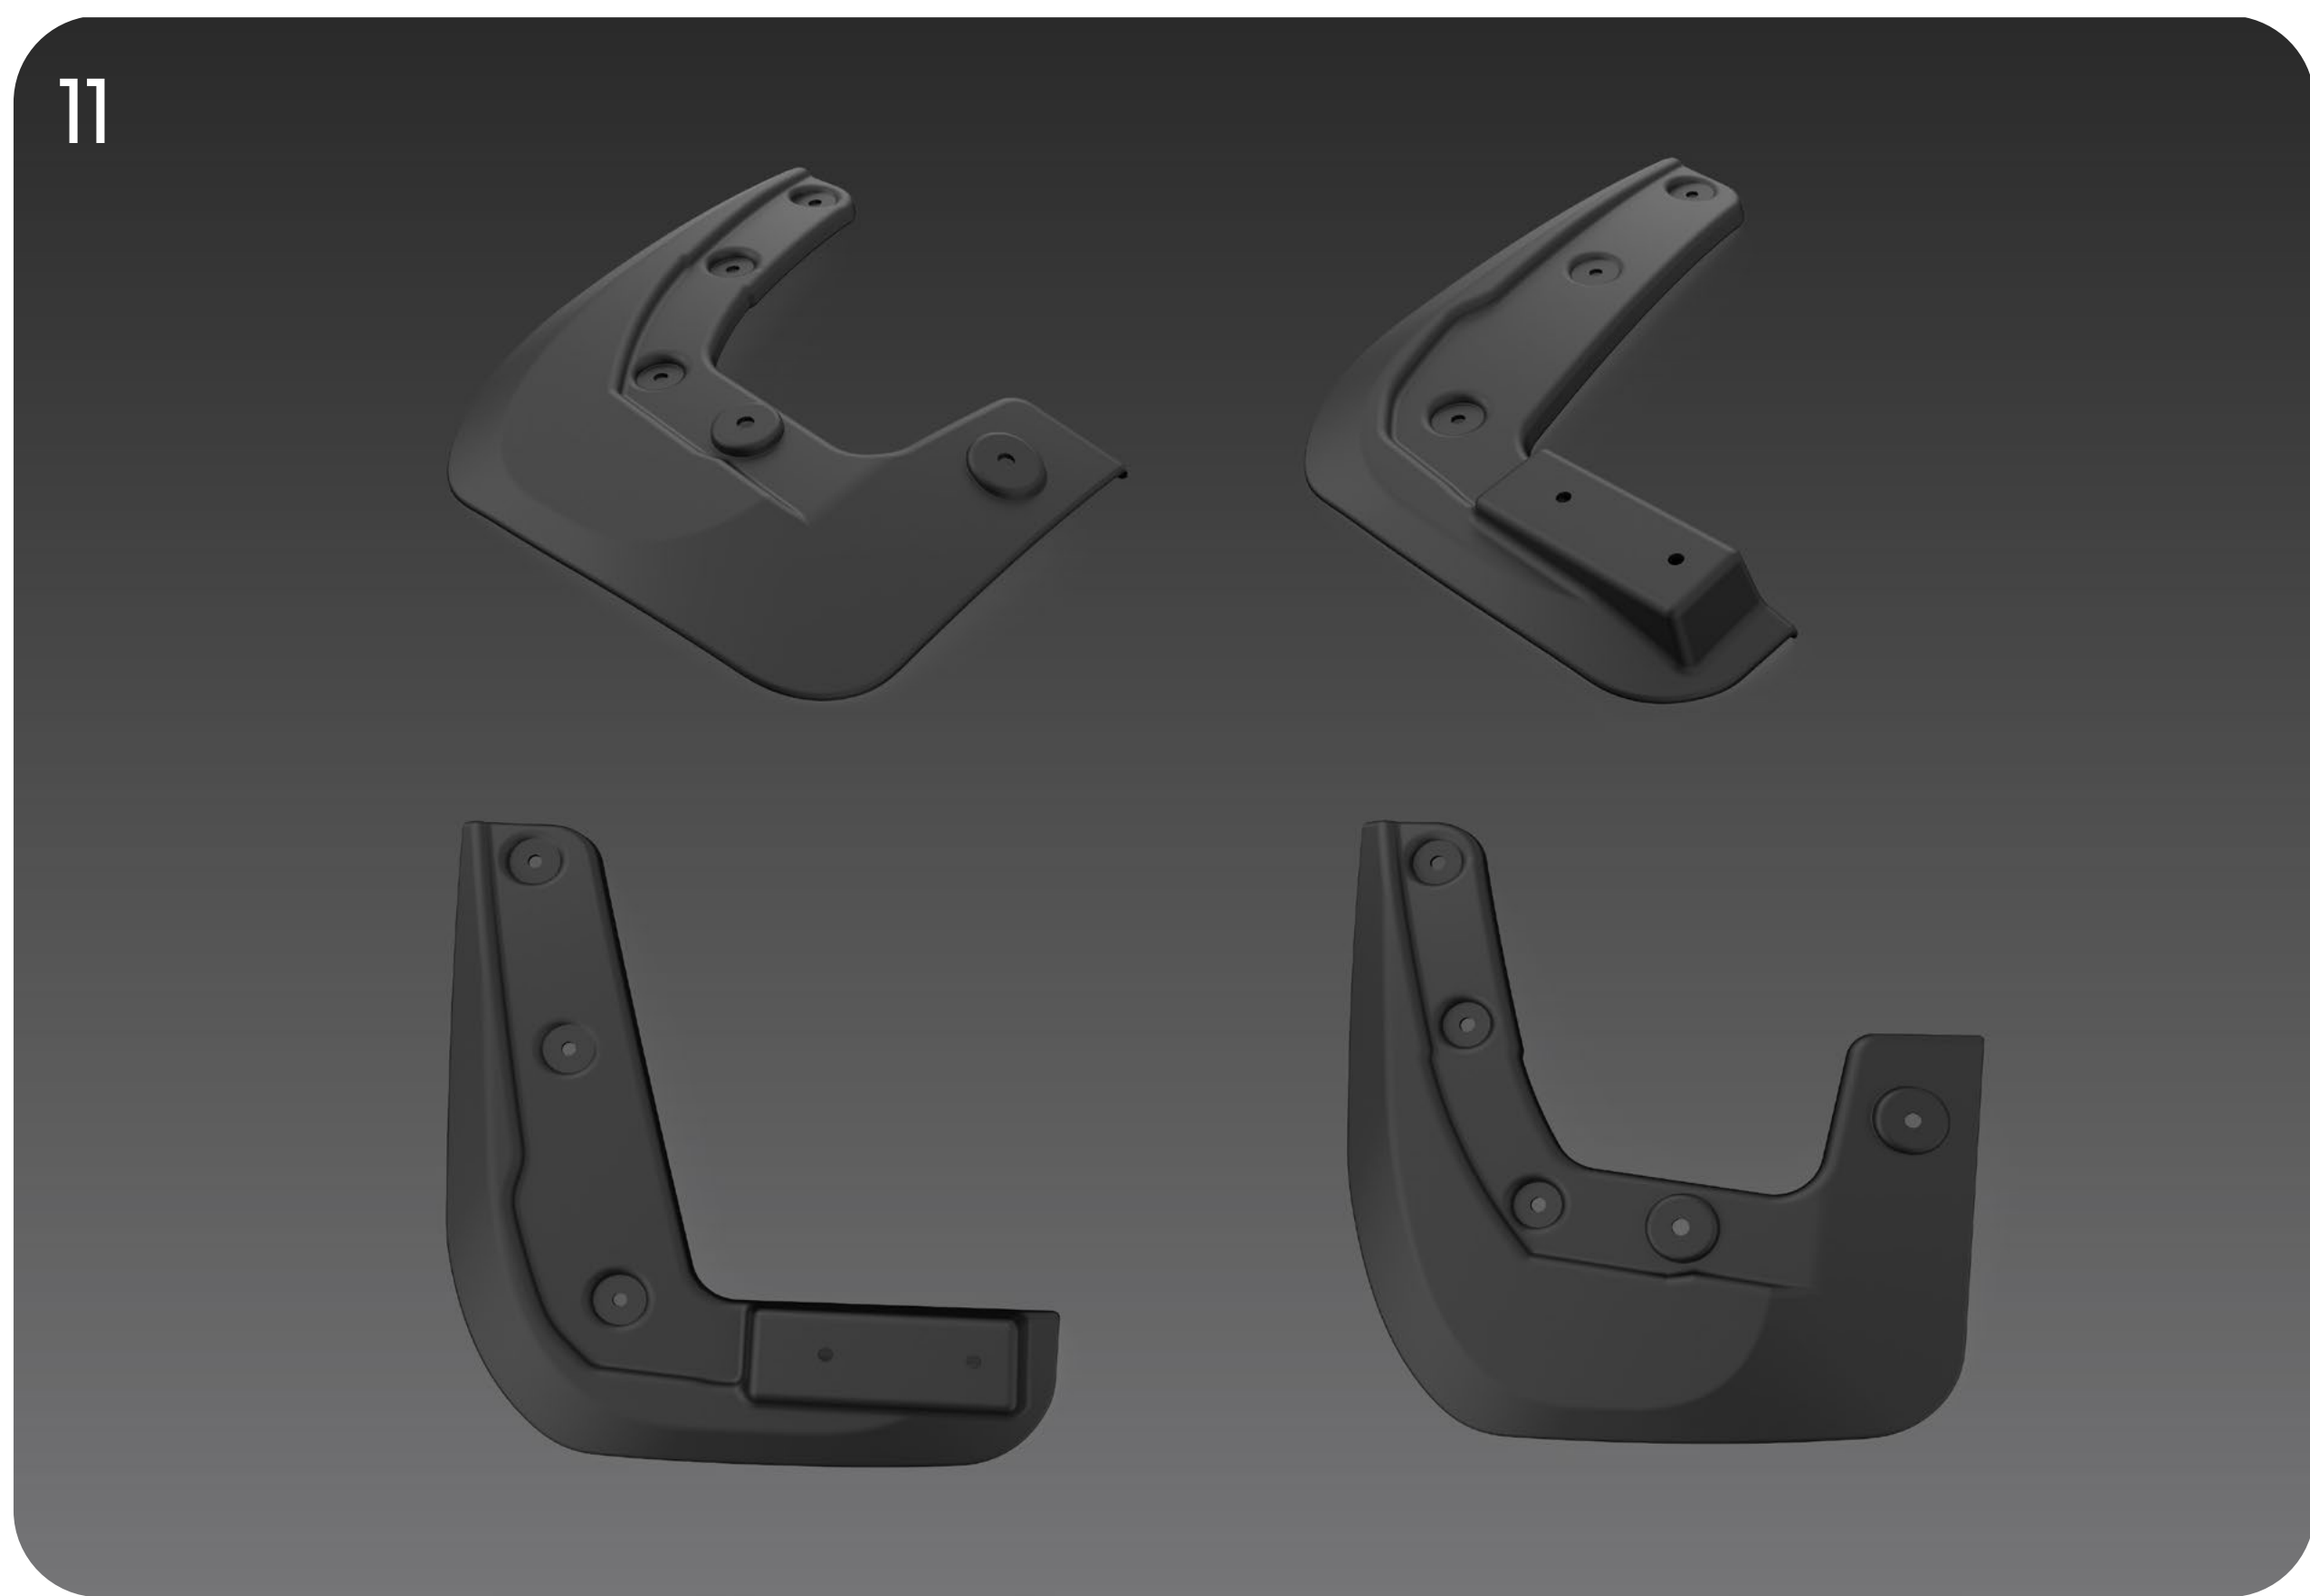

Lamp Cover / Liner - Chrome

VS2EZ13783B

Weather shields

VP2EZ99201K56A

Fuel Tank Cap

VP2EZ78405A26A

Mud Flaps

VP2EZ16A550C